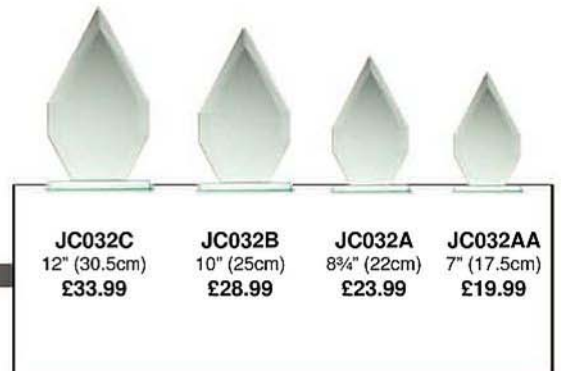

See page 170 for details of glass engraving

Flagstaff

Classic Peak

Diamond Edge